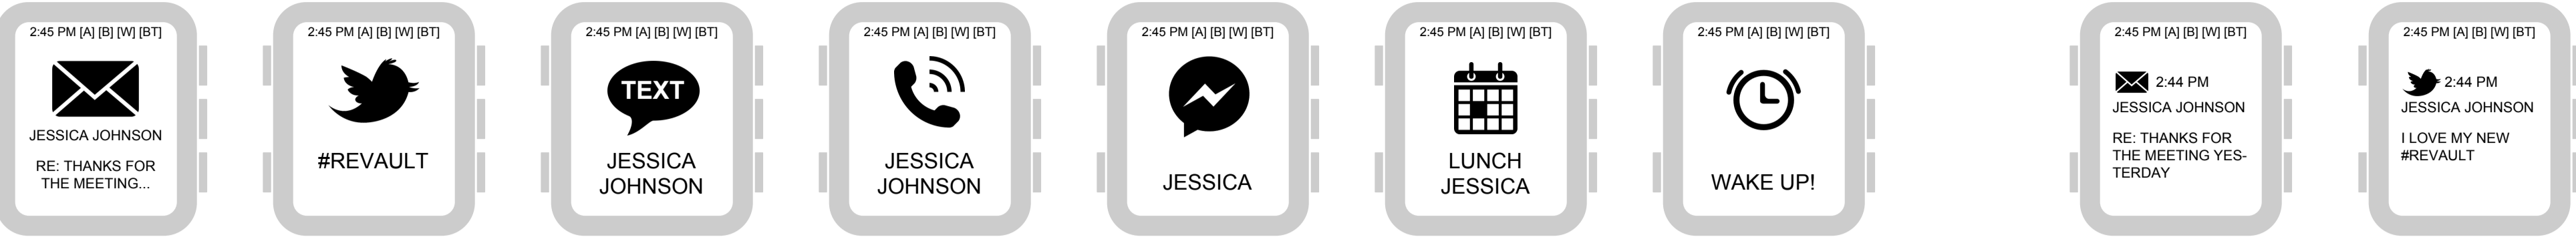

NOTIFICATIONS

SHORTCUT CAROUSEL - USER DEFINED